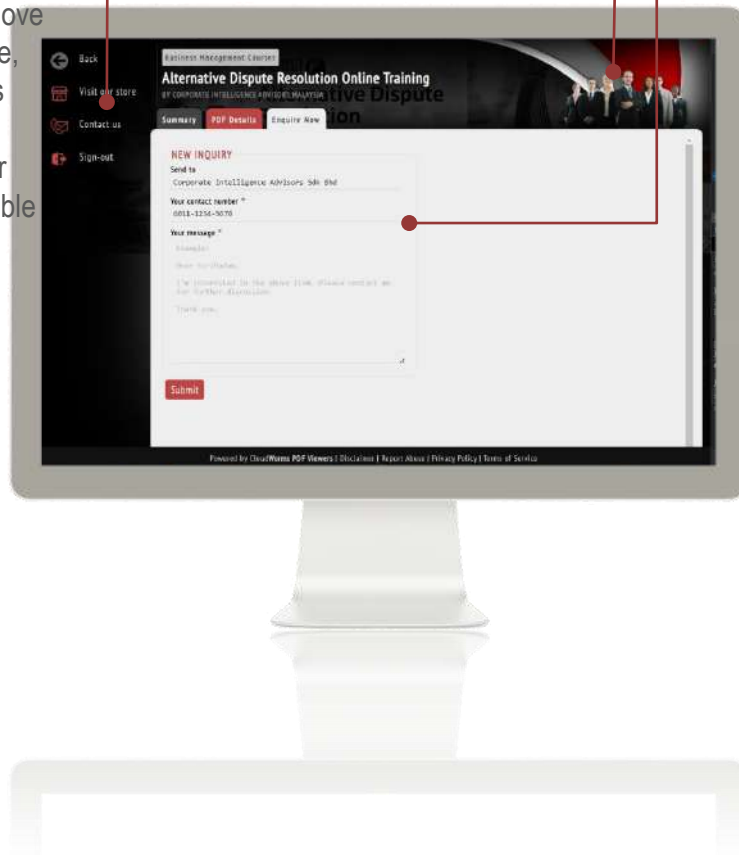

Online Form Custom Call-to-Action

The online form will be loaded here on initial tab click to improve performance.

For more detailed illustration, see our [design specification for smartphone](#).